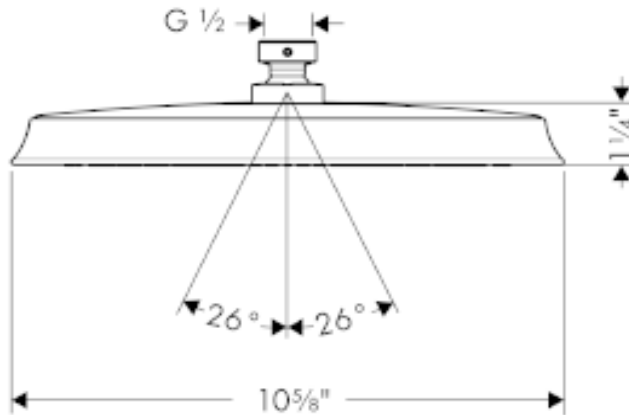

SPECIFICATION SHEET - fittings

BRAND:	hansgrohe	Product Photo:
ORIGIN:	Germany	
SERIES:	Metris C	
PRODUCT DESCRIPTION:	Raindance C Air 240 Overhead shower	
MODEL No.	28427 821	
FINISH/COLOUR:	Rubber Bronze	
DIMENSIONS:		
OPTIONAL MATCHING PARTS:	27413821 Raindance Showerarm 15"	

Technical Informations: Suitable for continous flow water heater

REMINDER:	Pipe flushing must be done before faucets are installed. Failure to do so voids the warranty. Do not use cleaners containing abrasive cleansers, ammonia, bleach, acids, waxes, alcohol, solvents or other products not recommended for chrome. All information is for reference only, installation shall always be based on the actual product delivered.